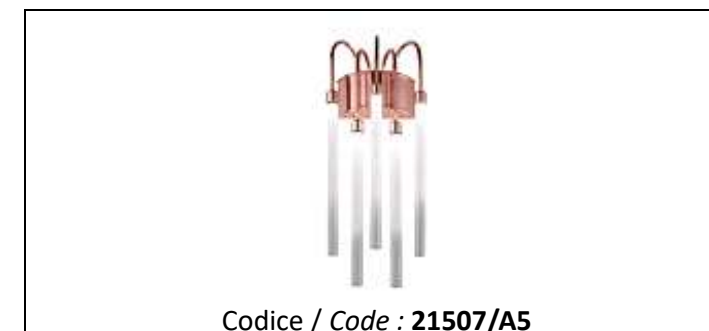

TECHNICAL SHEETS

MATERIALI / MATERIALS	
Struttura / Frame	Ferro - Acciaio - Ottone / Iron - Steel - Brass
Vetro / Glass	Pirex (vetro borosilicato temperato) / Pirex (tempered borosilicate glass)

DATI TECNICI / TECHNICAL DATA		
INFO	EUROPE	USA
Prodotto / Product	Lampada Parete / Wall Light	Lampada Parete / Wall Light
Installazione / Installation	Parete / Wall	Parete / Wall
Diametro / Diameter	16 cm.	6,29"
Altezza / Height	41 cm.	16,14"
Sporgenza / Depth	12 cm.	4,72"
Lunghezza vetro / Glass height	25 cm.	9,84"
Base parete / Wall base	Ø 12 cm. - h.5 cm.	Ø 4,72" - h.1,96" (additional plate Ø 4,72")

SPECIFICHE ELETTRICHE / ELECTRICAL SPECIFICATIONS		
INFO	EUROPE	USA
Alimentazione / Power Supply	220-240V - 50/60Hz	100-120V - 50/60Hz
Specifiche lampade/Bulbs specifications	5x0,8W chip led 4000K (incl. / incl.)	5x0,8W chip led 4000K (incl. / incl.)
Wattaggio massimo / Max wattage	4W (675 lumen)	4W (675 lumen)
Tensione led / led voltage	24VDC (driver incl. / driver incl.)	24VDC (driver incl. / driver incl.)
Dimmerabilità / Dimmability	Su richiesta / On request	Su richiesta / On request

OPZIONE DECORI STANDARD / STANDARD FINISHING OPTIONS		Opzioni vetri / Glass options
nickel / nickel	oro shadow / shadow gold	 Pirex sabbato con sfumatura trasparente Frosted pyrex with transparent shadow
cromo / chrome	placcato oro / gold plated	
nickel satinato / satin nickel	ottone satinato / satin brass	
nickel nero / black nickel	brunito spazzolato/brushed bronze	
placcato rame/copper plated		

PESO E VOLUME / WEIGHT AND VOLUME		
 Peso Netto / Net weight Kg.1,00	 Volume M3 0,025	 Peso Lordo / Gross weight Kg.1,50

--- MADE IN ITALY ---